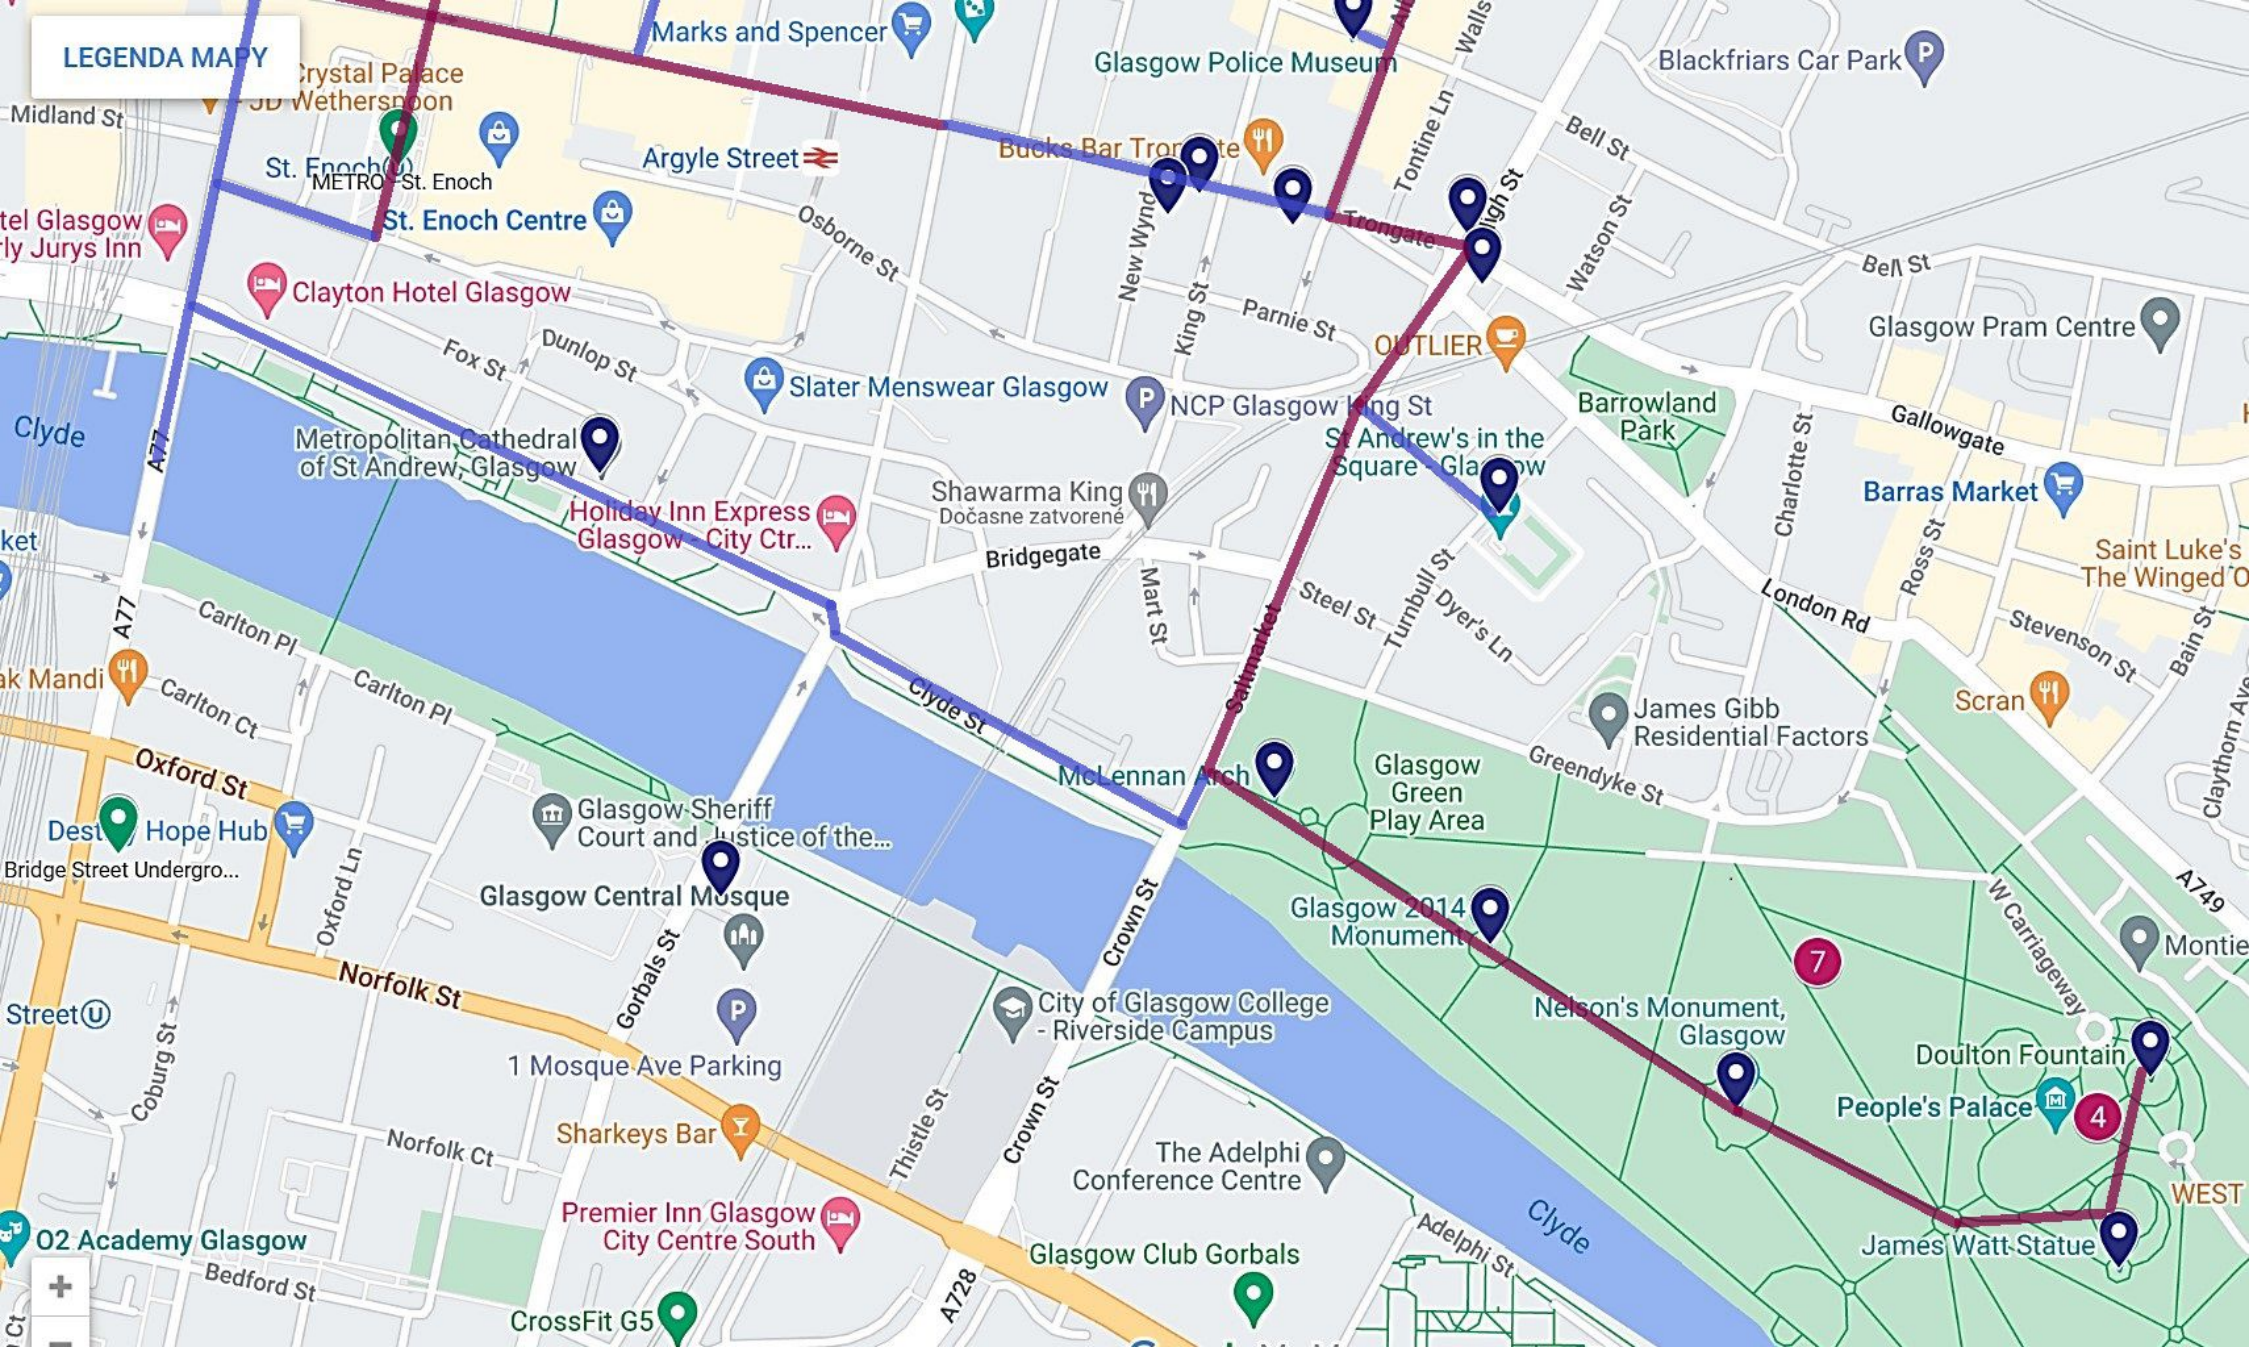

LEGENDA MAPY